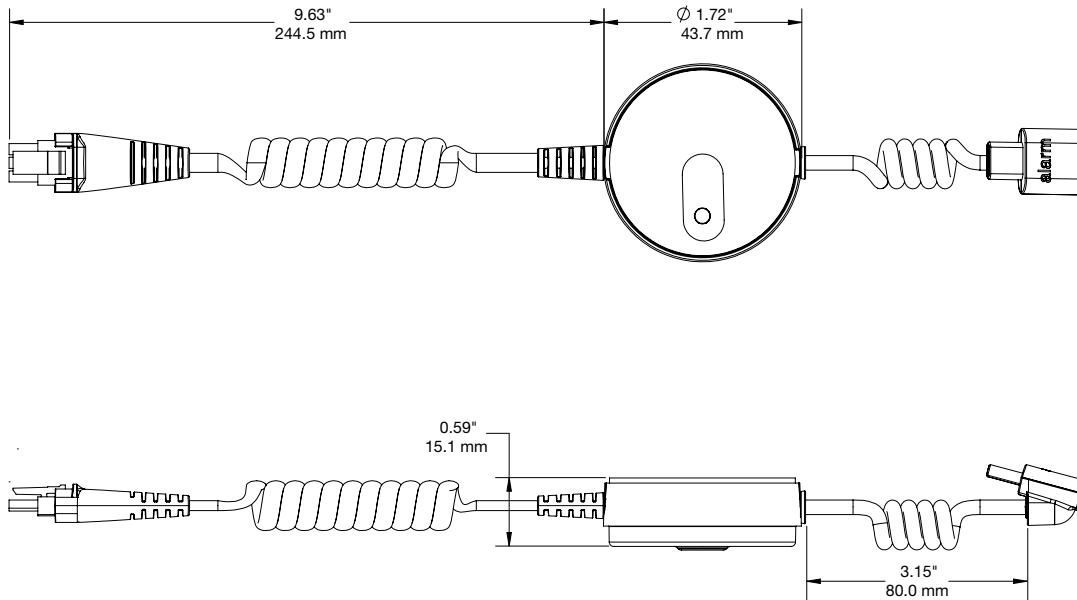

SPECIFICATIONS

S960 Tall Angled Stand (DGD100):

S960 Short Angled Stand (DGD101):

SPECIFICATIONS

S960 Short Flat Stand (DGD102):

S960 HH Sensor Micro USB (DGH207):

SPECIFICATIONS

S960 HH Sensor, Lightning (DGH209):

S960 HH Sensor, USB-C (DGH208):

SPECIFICATIONS

S960 Tablet Sensor Micro USB (DGT207):

S960 Tablet Sensor USB-C (DGT208):

SPECIFICATIONS

S960 Tablet Sensor Lightning (DGT209):

SPECIFICATIONS

S960 HH Insight Sensor Micro USB (DGH210):

S960 HH Insight Sensor, USB-C (DGH211):

SPECIFICATIONS

S960 HH Insight Sensor, Lightning (DGH212):

S960 Tablet Insight Sensor Micro USB (DGT210):

SPECIFICATIONS

S960 Tablet Insight Sensor USB-C (DGT211):

S960 Tablet Insight Sensor Lightning (DGT212):