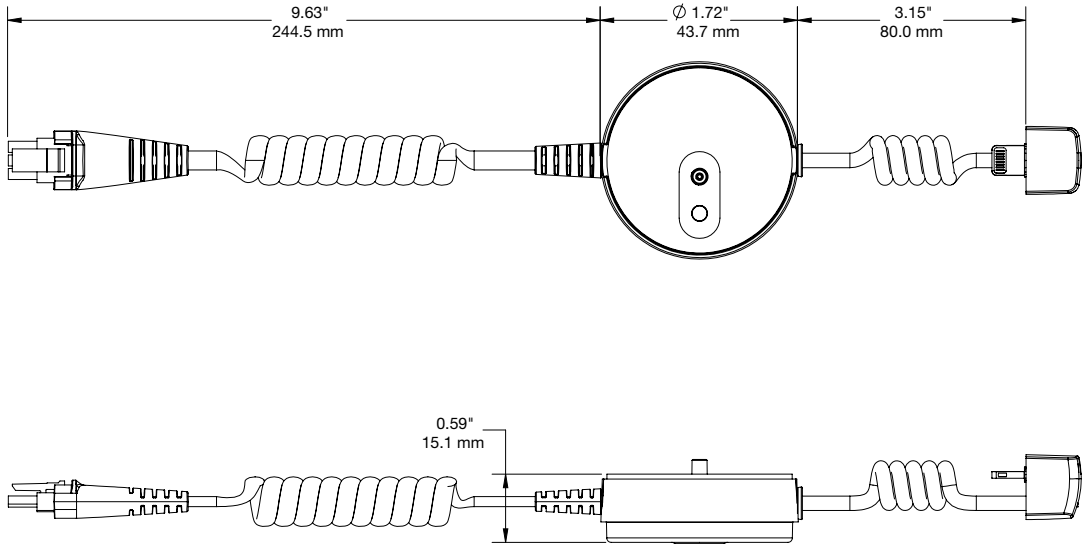

SPECIFICATIONS

S960 Tall Angled Stand (DGD100):

S960 Short Angled Stand (DGD101):

SPECIFICATIONS

S960 Short Flat Stand (DGD102):

S960 HH Sensor Micro USB (DGH207):

SPECIFICATIONS

S960 HH Sensor, Lightning (DGH209):

S960 HH Sensor, USB-C (DGH208):

SPECIFICATIONS

S960 Tablet Sensor Micro USB (DGT207):

S960 Tablet Sensor USB-C (DGT208):

SPECIFICATIONS

S960 Tablet Sensor Lightning (DGT209):

SPECIFICATIONS

S960 HH Insight Sensor Micro USB (DGH210):