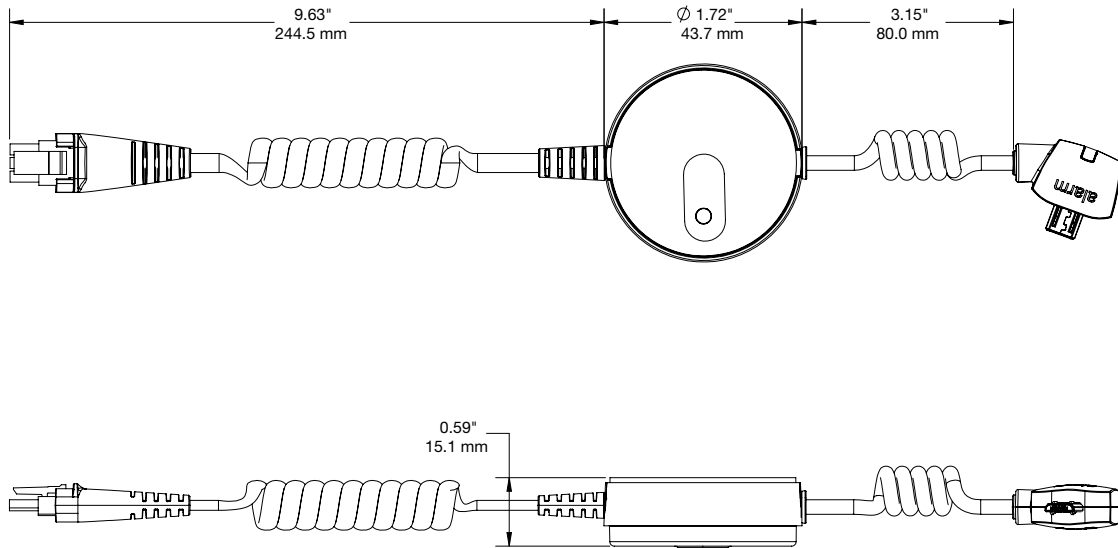

SPECIFICATIONS

S960 Tall Angled Stand (DGD100):

S960 Short Angled Stand (DGD101):

SPECIFICATIONS

S960 Short Flat Stand (DGD102):

S960 HH Sensor Micro USB (DGH207):

SPECIFICATIONS

S960 HH Sensor, Lightning (DGH209):

S960 HH Sensor, USB-C (DGH208):

SPECIFICATIONS

S960 Tablet Sensor Micro USB (DGT207):

S960 Tablet Sensor USB-C (DGT208):

SPECIFICATIONS

S960 Tablet Sensor Lightning (DGT209):

SPECIFICATIONS

S960 HH Insight Sensor Micro USB (DGH210):