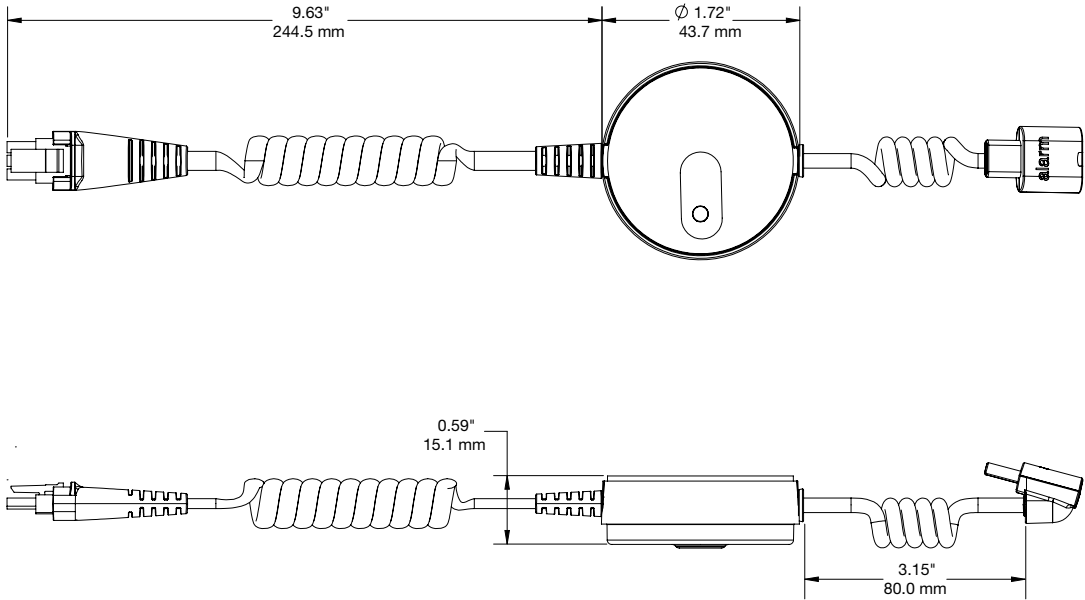

S960 HH Insight Sensor, USB-C (DGH211):

SPECIFICATIONS

S960 HH Insight Sensor, Lightning (DGH212):

S960 Tablet Insight Sensor Micro USB (DGT210):

SPECIFICATIONS

S960 Tablet Insight Sensor USB-C (DGT211):

S960 Tablet Insight Sensor Lightning (DGT212):