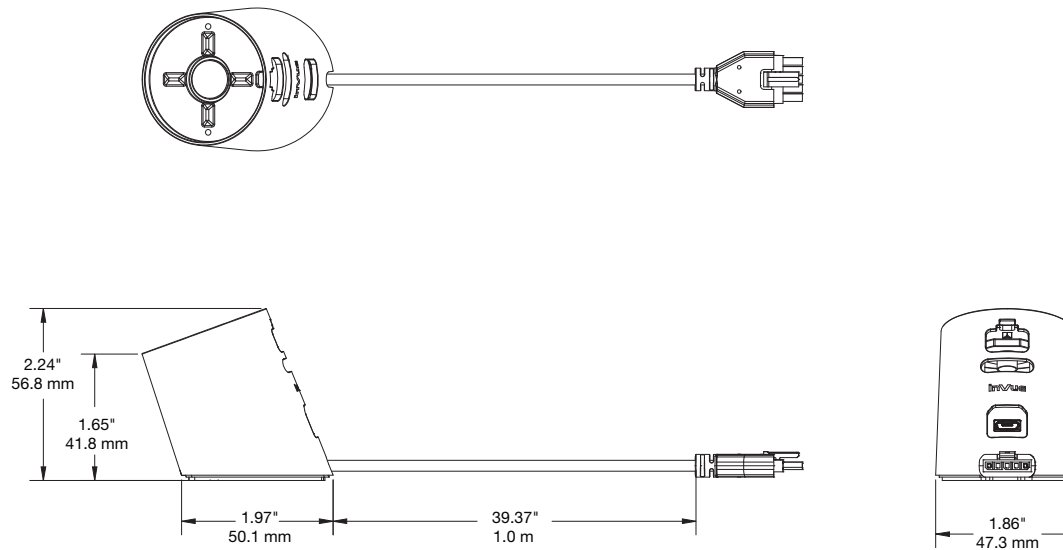

SPECIFICATIONS

S960 Tall Angled Stand (DGD100):

S960 Short Angled Stand (DGD101):

SPECIFICATIONS

S960 Short Flat Stand (DGD102):

S960 HH Sensor Micro USB (DGH207):

SPECIFICATIONS

S960 HH Sensor, Lightning (DGH209):

S960 HH Sensor, USB-C (DGH208):

SPECIFICATIONS

S960 Tablet Sensor Micro USB (DGT207):

S960 Tablet Sensor USB-C (DGT208):

SPECIFICATIONS

S960 Tablet Sensor Lightning (DGT209):

SPECIFICATIONS

S960 HH Insight Sensor Micro USB (DGH210):