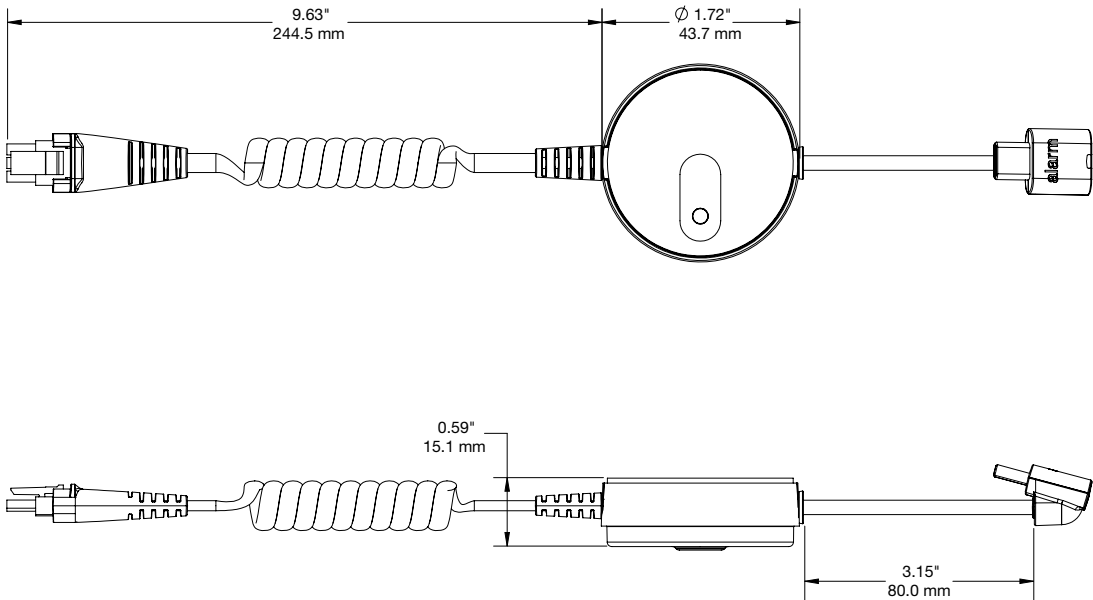

S960 HH Insight Sensor, USB-C (DGH211):