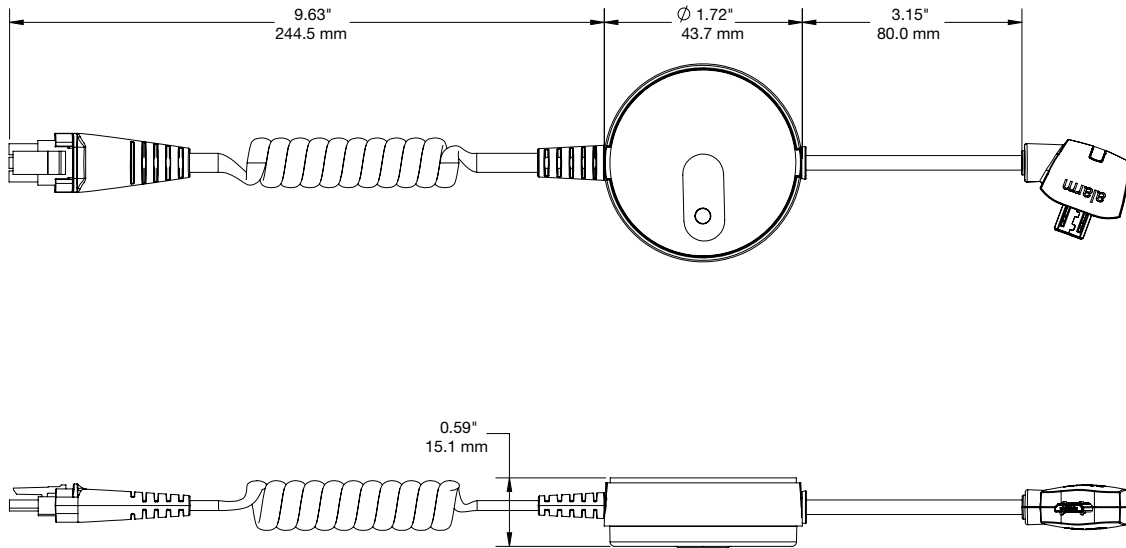

SPECIFICATIONS

S960 Tall Angled Stand (DGD100):

S960 Short Angled Stand (DGD101):

SPECIFICATIONS

S960 Short Flat Stand (DGD102):

S960 HH Sensor Micro USB (DGH207):

SPECIFICATIONS

S960 HH Sensor, Lightning (DGH209):

S960 HH Sensor, USB-C (DGH208):

SPECIFICATIONS

S960 Tablet Sensor Micro USB (DGT207):

S960 Tablet Sensor USB-C (DGT208):

SPECIFICATIONS

S960 Tablet Sensor Lightning (DGT209):

SPECIFICATIONS

S960 HH Insight Sensor Micro USB (DGH210):