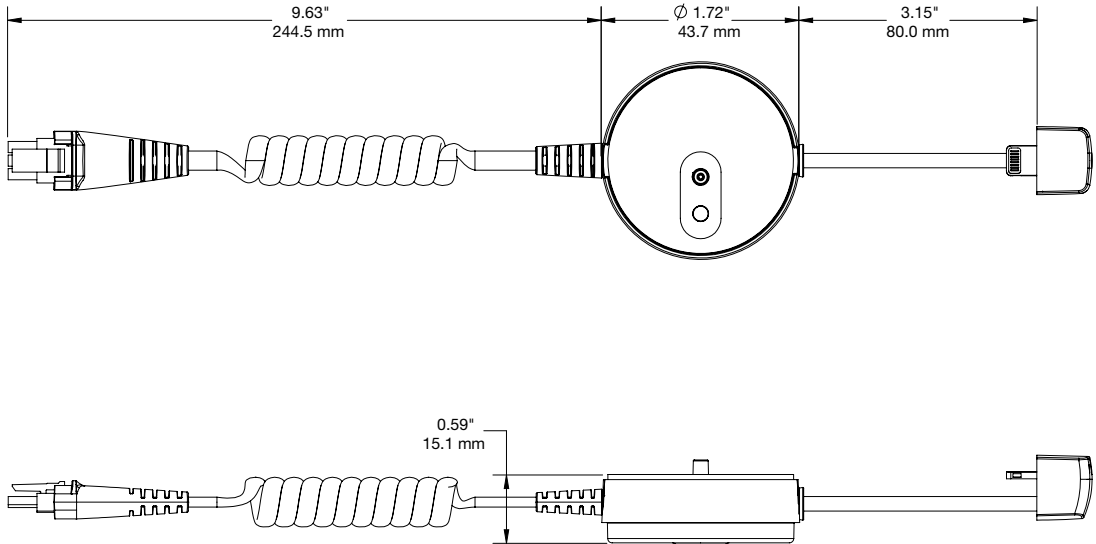

SPECIFICATIONS

S960 Tall Angled Stand (DGD100):

S960 Short Angled Stand (DGD101):

SPECIFICATIONS

S960 Short Flat Stand (DGD102):

S960 HH Sensor Micro USB (DGH207):

SPECIFICATIONS

S960 HH Sensor, Lightning (DGH209):

S960 HH Sensor, USB-C (DGH208):

SPECIFICATIONS

S960 Tablet Sensor Micro USB (DGT207):

S960 Tablet Sensor USB-C (DGT208):

SPECIFICATIONS

S960 Tablet Sensor Lightning (DGT209):

SPECIFICATIONS

S960 HH Insight Sensor Micro USB (DGH210):