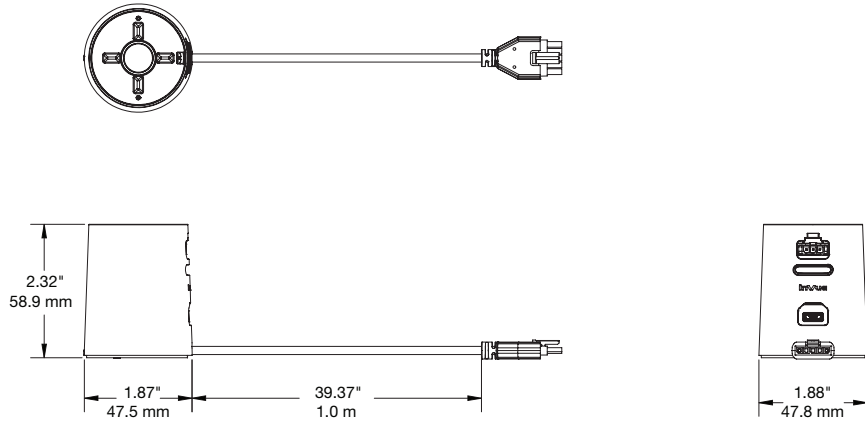

SPECIFICATIONS

S960 Tall Angled Stand (DGD100):

S960 Short Angled Stand (DGD101):

SPECIFICATIONS

S960 Short Flat Stand (DGD102):

S960 HH Sensor Micro USB (DGH207):

SPECIFICATIONS

S960 HH Sensor, Lightning (DGH209):