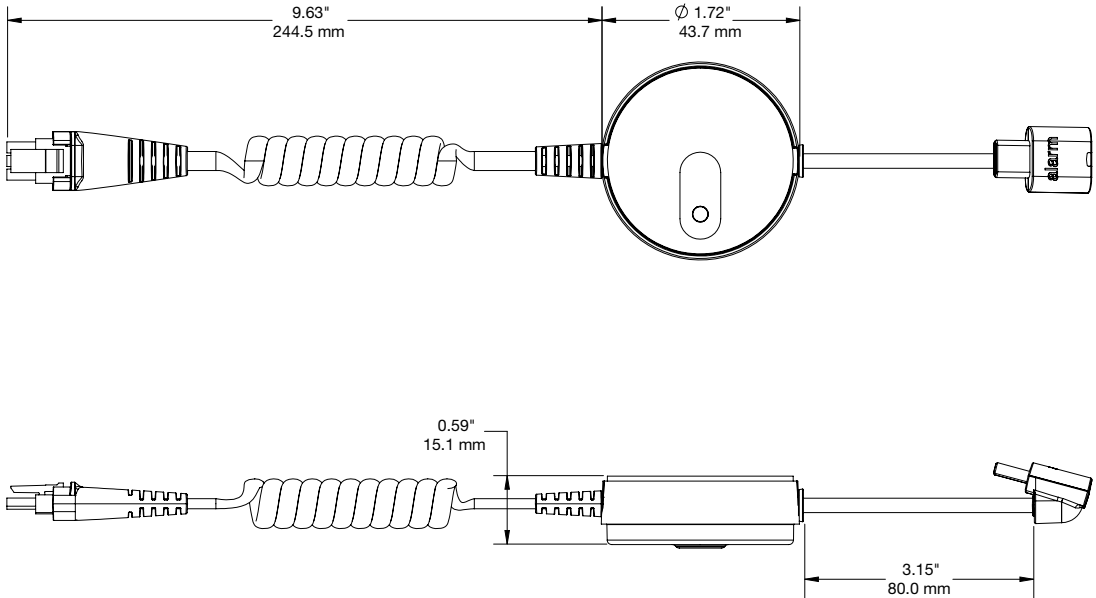

SPECIFICATIONS

S960 Tall Angled Stand (DGD100):

S960 Short Angled Stand (DGD101):

SPECIFICATIONS

S960 Short Flat Stand (DGD102):

S960 HH Sensor Micro USB (DGH207):

SPECIFICATIONS

S960 HH Sensor, Lightning (DGH209):

S960 HH Sensor, USB-C (DGH208):

SPECIFICATIONS

S960 Tablet Sensor Micro USB (DGT207):

S960 Tablet Sensor USB-C (DGT208):

SPECIFICATIONS

S960 Tablet Sensor Lightning (DGT209):

SPECIFICATIONS

S960 HH Insight Sensor Micro USB (DGH210):