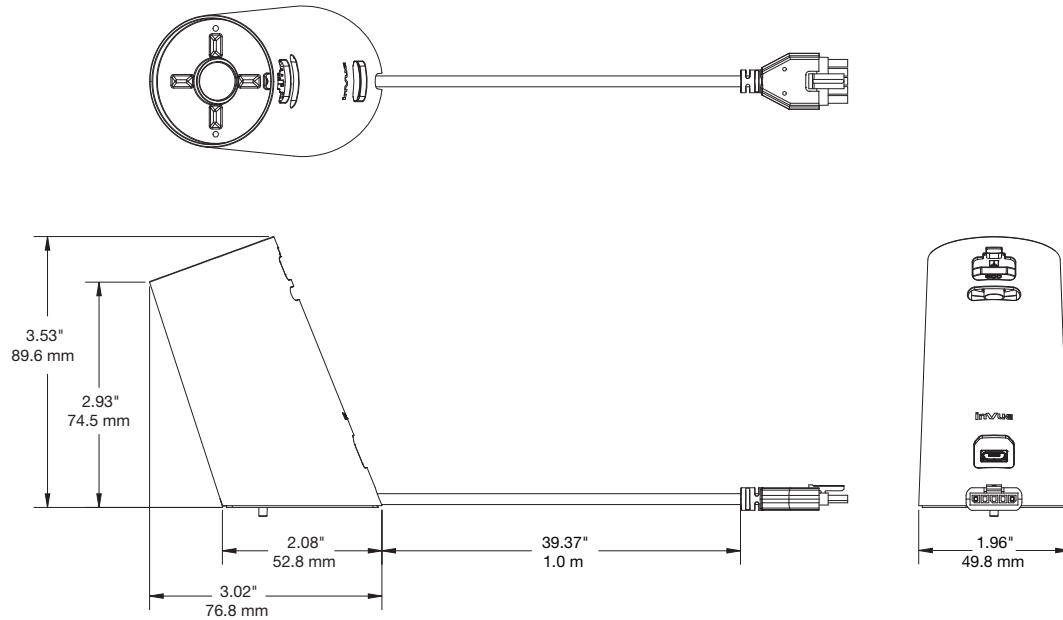

SPECIFICATIONS

S960 Tall Angled Stand (DGD100):

S960 Short Angled Stand (DGD101):

SPECIFICATIONS

S960 Short Flat Stand (DGD102):

S960 HH Sensor Micro USB (DGH207):

SPECIFICATIONS

S960 HH Sensor, Lightning (DGH209):

S960 HH Sensor, USB-C (DGH208):

SPECIFICATIONS

S960 Tablet Sensor Micro USB (DGT207):

S960 Tablet Sensor USB-C (DGT208):

SPECIFICATIONS

S960 Tablet Sensor Lightning (DGT209):

SPECIFICATIONS

S960 HH Insight Sensor Micro USB (DGH210):