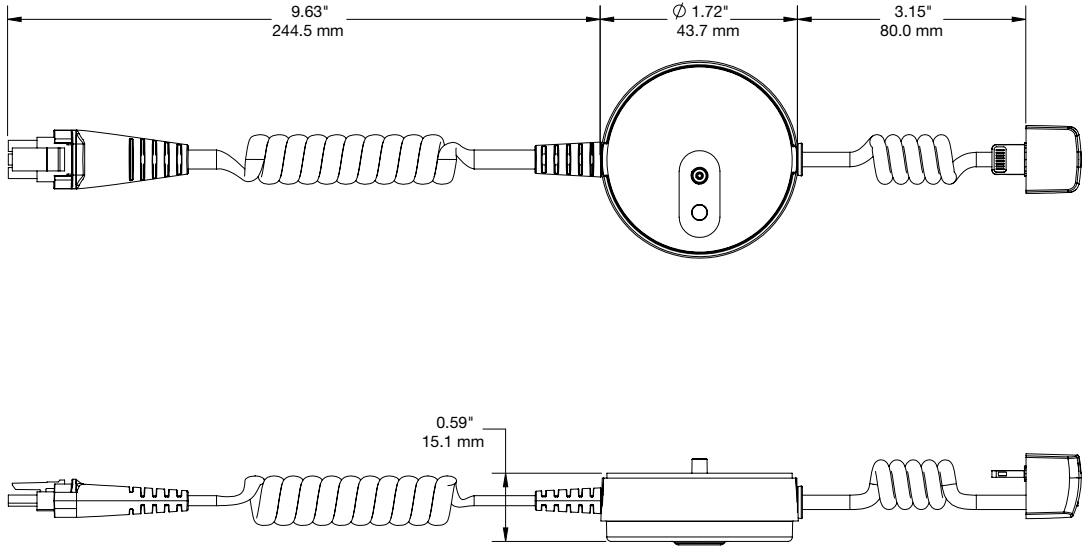

S960 HH Insight Sensor, USB-C (DGH211):

SPECIFICATIONS

S960 HH Insight Sensor, Lightning (DGH212):

S960 Tablet Insight Sensor Micro USB (DGT210):

SPECIFICATIONS

S960 Tablet Insight Sensor USB-C (DGT211):

S960 Tablet Insight Sensor Lightning (DGT212):