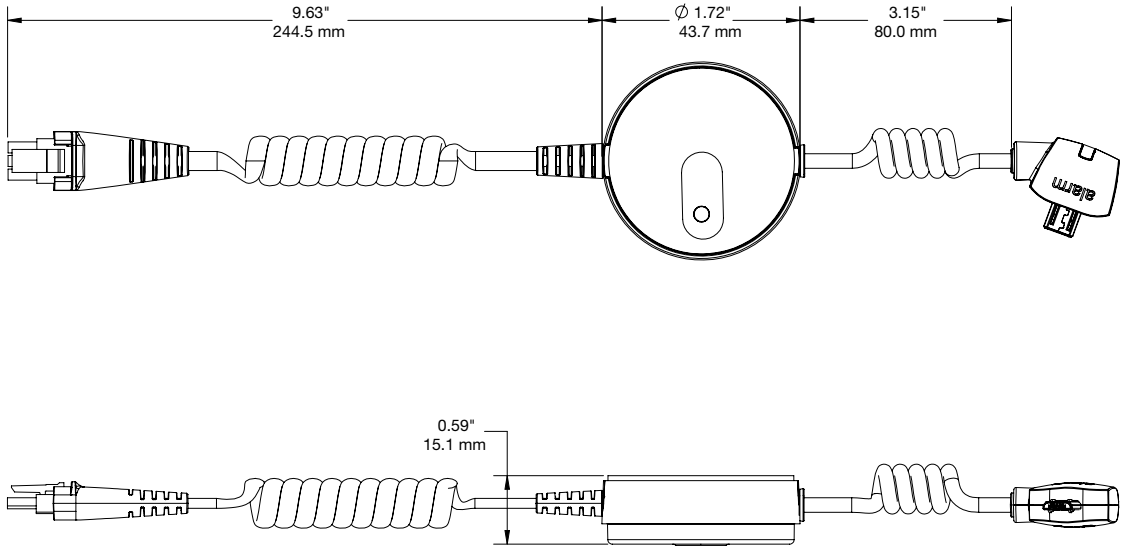

S960 HH Insight Sensor, USB-C (DGH211):

SPECIFICATIONS

S960 HH Insight Sensor, Lightning (DGH212):

S960 Tablet Insight Sensor Micro USB (DGT210):

SPECIFICATIONS

S960 Tablet Insight Sensor USB-C (DGT211):

S960 Tablet Insight Sensor Lightning (DGT212):