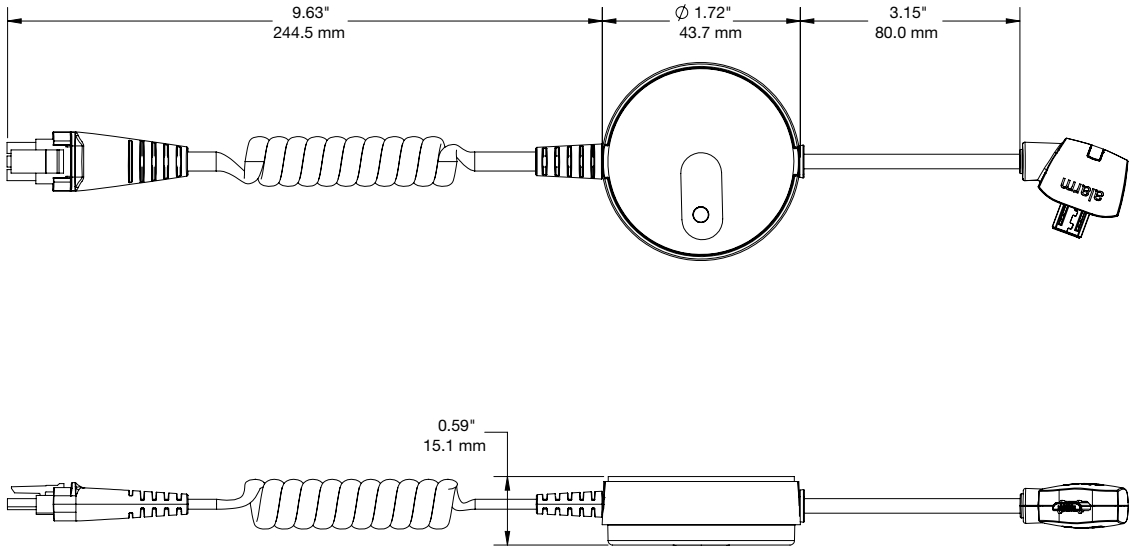

SPECIFICATIONS

S960 Tall Angled Stand (DGD100):

S960 Short Angled Stand (DGD101):

SPECIFICATIONS

S960 Short Flat Stand (DGD102):

S960 HH Sensor Micro USB (DGH207):

SPECIFICATIONS

S960 HH Sensor, Lightning (DGH209):

S960 HH Sensor, USB-C (DGH208):

SPECIFICATIONS

S960 Tablet Sensor Micro USB (DGT207):

S960 Tablet Sensor USB-C (DGT208):

SPECIFICATIONS

S960 Tablet Sensor Lightning (DGT209):

SPECIFICATIONS

S960 HH Insight Sensor Micro USB (DGH210):