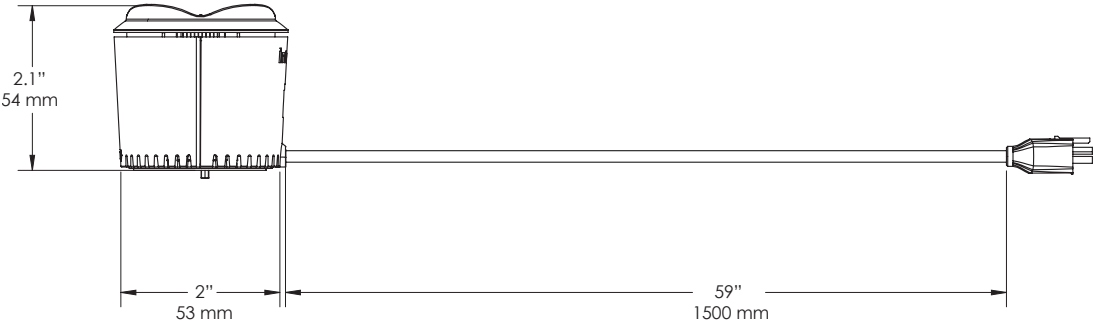

Handheld Sensor USB Type-C (EC95238-W):

Handheld Sensor Bracket Slot USB Type-C (EC95239-W):

SPECIFICATIONS

Apple Lightning Sensor (EC95206):

Apple Lightning Sensor with Bracket Slot (EC95201):

SPECIFICATIONS

Tablet Puck, Flat (EC95023):

SPECIFICATIONS

Tablet Puck, Angled (EC95022):

SPECIFICATIONS

Tablet Sensor (EC95202):

Tablet Sensor with Bracket (EC95203):

SPECIFICATIONS

Camera Alarm Unit (EC95005):