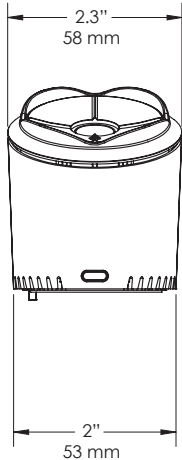

SPECIFICATIONS

Handheld Puck, Flat (EC95000):

Handheld Puck, Angled (EC95001):

SPECIFICATIONS

Handheld Stand, Angled (EC95002):

Micro USB Handheld Sensor (EC95231) and (EC95232 – Bracket Version):

SPECIFICATIONS

Handheld Sensor USB Type-C (EC95238-W):

Handheld Sensor Bracket Slot USB Type-C (EC95239-W):

SPECIFICATIONS

Apple Lightning Sensor (EC95206):

Apple Lightning Sensor with Bracket Slot (EC95201):

SPECIFICATIONS

Tablet Puck, Flat (EC95023):

SPECIFICATIONS

Tablet Puck, Angled (EC95022):

SPECIFICATIONS

Tablet Sensor (EC95202):

Tablet Sensor with Bracket (EC95203):

SPECIFICATIONS

Camera Alarm Unit (EC95005):