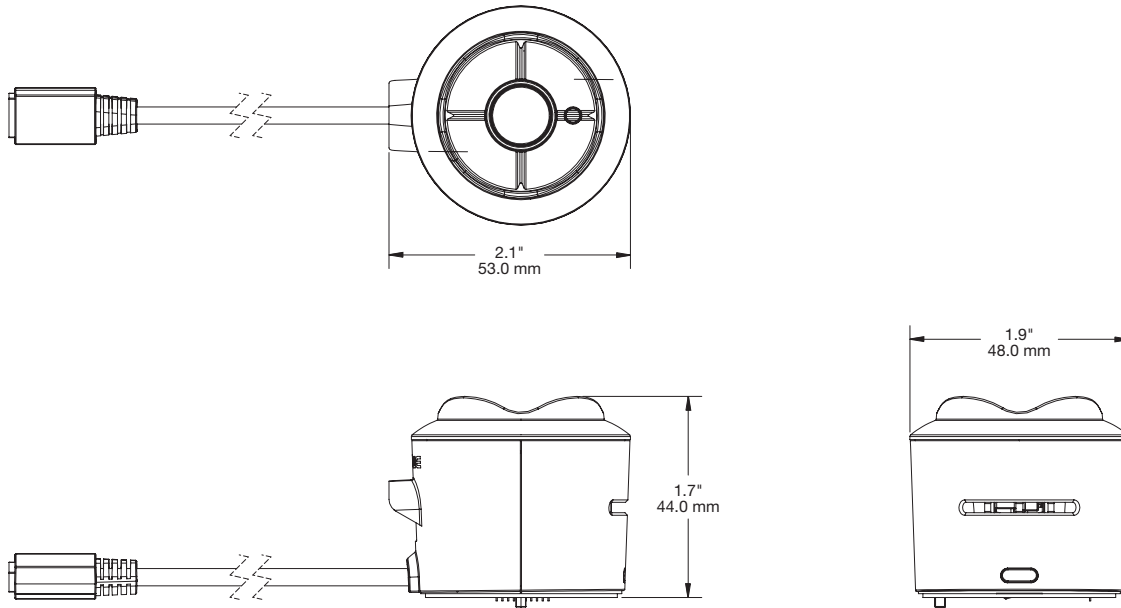

SPECIFICATIONS

Handheld Puck, Flat (EC95000):

Handheld Puck, Angled (EC95001):

SPECIFICATIONS

Handheld Stand, Angled (EC95002):

Micro USB Handheld Sensor (EC95231) and (EC95232 – Bracket Version):

SPECIFICATIONS

Handheld Sensor USB Type-C (EC95238-W):

Handheld Sensor Bracket Slot USB Type-C (EC95239-W):

SPECIFICATIONS

Apple Lightning Sensor (EC95206):

Apple Lightning Sensor with Bracket Slot (EC95201):

SPECIFICATIONS

Tablet Puck, Flat (EC95023):

SPECIFICATIONS

Tablet Puck, Angled (EC95022):

SPECIFICATIONS

Tablet Sensor (EC95202):

Tablet Sensor with Bracket (EC95203):

SPECIFICATIONS

Camera Alarm Unit (EC95005):