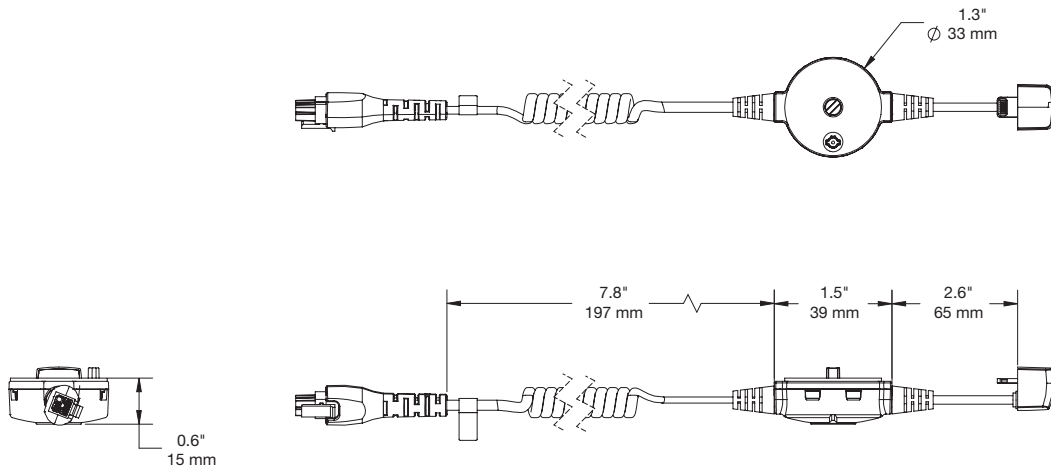

SPECIFICATIONS

Handheld Puck, Flat (EC95000):

Handheld Puck, Angled (EC95001):

SPECIFICATIONS

Handheld Stand, Angled (EC95002):

Micro USB Handheld Sensor (EC95231) and (EC95232 – Bracket Version):

SPECIFICATIONS

Handheld Sensor USB Type-C (EC95238-W):

Handheld Sensor Bracket Slot USB Type-C (EC95239-W):

SPECIFICATIONS

Apple Lightning Sensor (EC95206):

Apple Lightning Sensor with Bracket Slot (EC95201):

SPECIFICATIONS

Tablet Puck, Flat (EC95023):

SPECIFICATIONS

Tablet Puck, Angled (EC95022):

SPECIFICATIONS

Tablet Sensor (EC95202):

Tablet Sensor with Bracket (EC95203):

SPECIFICATIONS

Camera Alarm Unit (EC95005):