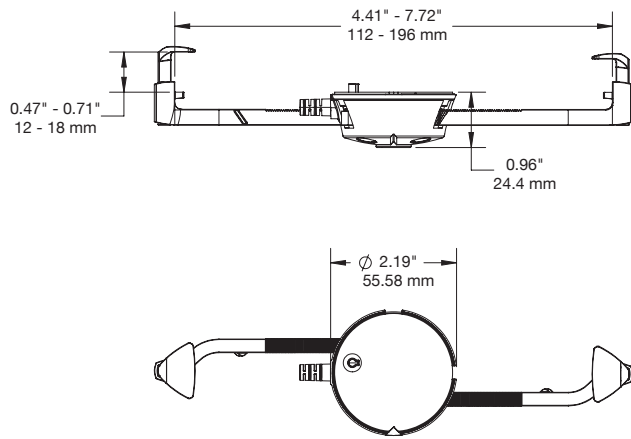

Tablet Puck, Flat (EC95023):

SPECIFICATIONS

Tablet Puck, Angled (EC95022):

SPECIFICATIONS

Tablet Sensor (EC95202):

Tablet Sensor with Bracket (EC95203):

SPECIFICATIONS

Camera Alarm Unit (EC95005):