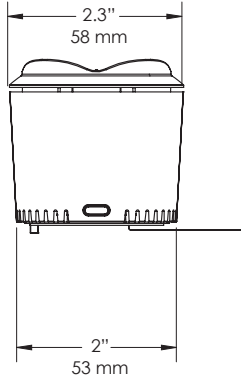

SPECIFICATIONS

Handheld Puck, Flat (EC95000):

Handheld Puck, Angled (EC95001):

SPECIFICATIONS

Handheld Stand, Angled (EC95002):

Micro USB Handheld Sensor (EC95231) and (EC95232 – Bracket Version):

SPECIFICATIONS

Handheld Sensor USB Type-C (EC95238-W):

Handheld Sensor Bracket Slot USB Type-C (EC95239-W):

SPECIFICATIONS

Apple Lightning Sensor (EC95206):

Apple Lightning Sensor with Bracket Slot (EC95201):

SPECIFICATIONS

Tablet Puck, Flat (EC95023):

SPECIFICATIONS

Tablet Puck, Angled (EC95022):

SPECIFICATIONS

Tablet Sensor (EC95202):

Tablet Sensor with Bracket (EC95203):

SPECIFICATIONS

Camera Alarm Unit (EC95005):