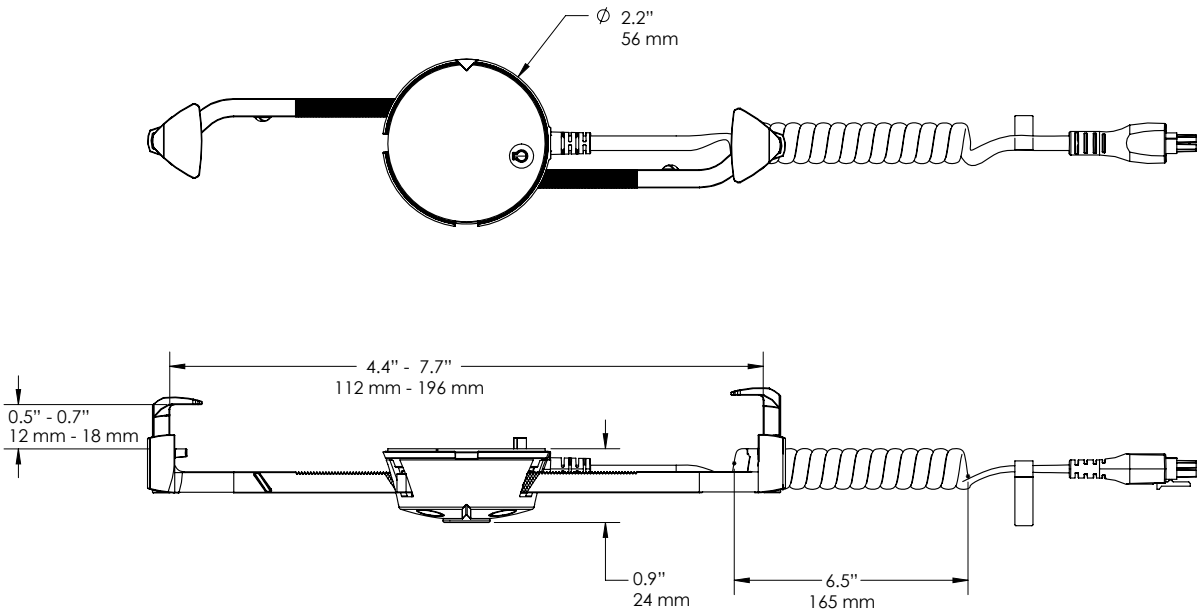

Tablet Puck, Flat (EC95023):

SPECIFICATIONS

Tablet Puck, Angled (EC95022):

SPECIFICATIONS

Tablet Sensor (EC95202):

Tablet Sensor with Bracket (EC95203):

SPECIFICATIONS

Camera Alarm Unit (EC95005):