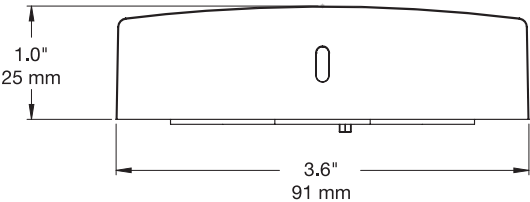

Tablet Puck, Flat (EC95023):

SPECIFICATIONS

Tablet Puck, Angled (EC95022):

SPECIFICATIONS

Tablet Sensor (EC95202):

Tablet Sensor with Bracket (EC95203):

SPECIFICATIONS

Camera Alarm Unit (EC95005):