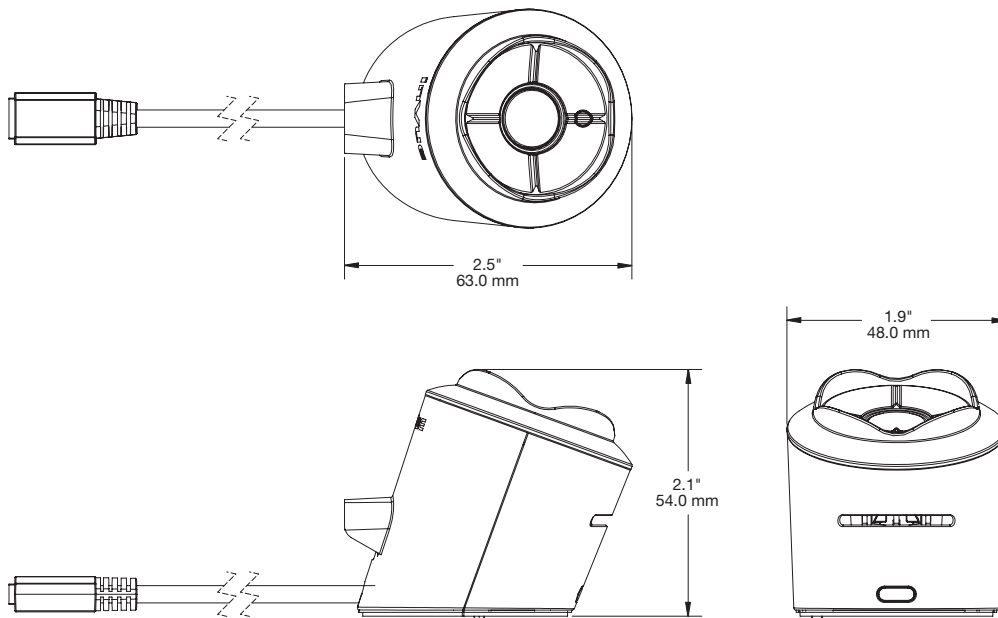

SPECIFICATIONS

Handheld Puck, Flat (EC95000):

Handheld Puck, Angled (EC95001):

SPECIFICATIONS

Handheld Stand, Angled (EC95002):

Micro USB Handheld Sensor (EC95231) and (EC95232 – Bracket Version):

SPECIFICATIONS

Handheld Sensor USB Type-C (EC95238-W):

Handheld Sensor Bracket Slot USB Type-C (EC95239-W):

SPECIFICATIONS

Apple Lightning Sensor (EC95206):

Apple Lightning Sensor with Bracket Slot (EC95201):

SPECIFICATIONS

Tablet Puck, Flat (EC95023):

SPECIFICATIONS

Tablet Puck, Angled (EC95022):

SPECIFICATIONS

Tablet Sensor (EC95202):

Tablet Sensor with Bracket (EC95203):

SPECIFICATIONS

Camera Alarm Unit (EC95005):