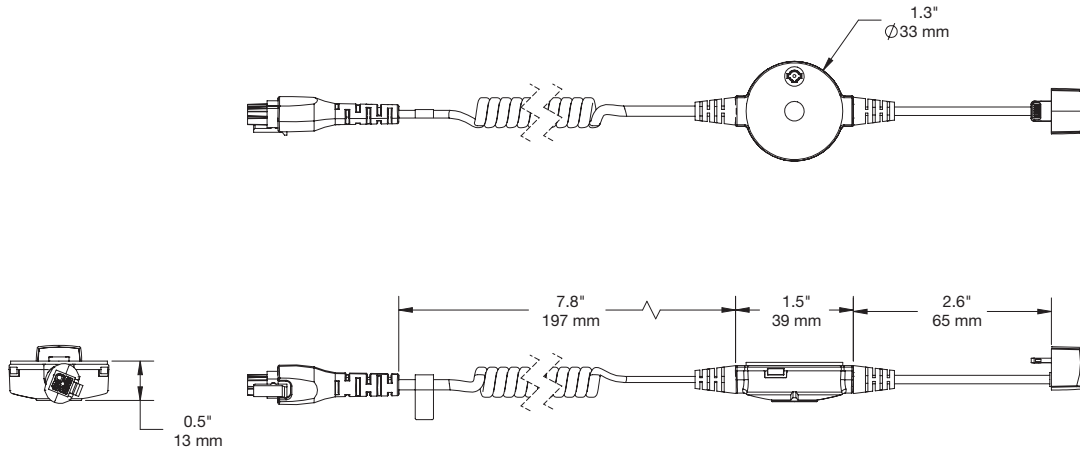

SPECIFICATIONS

Handheld Puck, Flat (EC95000):

Handheld Puck, Angled (EC95001):

SPECIFICATIONS

Handheld Stand, Angled (EC95002):

Micro USB Handheld Sensor (EC95231) and (EC95232 – Bracket Version):

SPECIFICATIONS

Handheld Sensor USB Type-C (EC95238-W):

Handheld Sensor Bracket Slot USB Type-C (EC95239-W):

SPECIFICATIONS

Apple Lightning Sensor (EC95206):

Apple Lightning Sensor with Bracket Slot (EC95201):

SPECIFICATIONS

Tablet Puck, Flat (EC95023):

SPECIFICATIONS

Tablet Puck, Angled (EC95022):

SPECIFICATIONS

Tablet Sensor (EC95202):

Tablet Sensor with Bracket (EC95203):

SPECIFICATIONS

Camera Alarm Unit (EC95005):