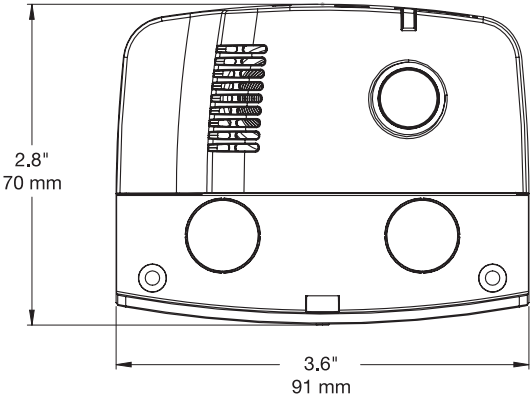

Tablet Puck, Flat (EC95023):

SPECIFICATIONS

Tablet Puck, Angled (EC95022):

SPECIFICATIONS

Tablet Sensor (EC95202):

Tablet Sensor with Bracket (EC95203):

SPECIFICATIONS

Camera Alarm Unit (EC95005):