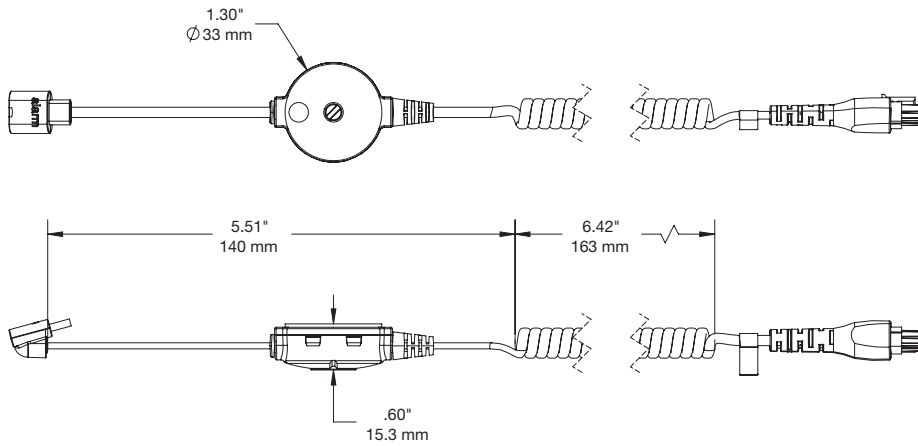

SPECIFICATIONS

Handheld Puck, Flat (EC95000):

Handheld Puck, Angled (EC95001):

SPECIFICATIONS

Handheld Stand, Angled (EC95002):

Micro USB Handheld Sensor (EC95231) and (EC95232 – Bracket Version):

SPECIFICATIONS

Handheld Sensor USB Type-C (EC95238-W):

Handheld Sensor Bracket Slot USB Type-C (EC95239-W):

SPECIFICATIONS

Apple Lightning Sensor (EC95206):

Apple Lightning Sensor with Bracket Slot (EC95201):

SPECIFICATIONS

Tablet Puck, Flat (EC95023):

SPECIFICATIONS

Tablet Puck, Angled (EC95022):

SPECIFICATIONS

Tablet Sensor (EC95202):

Tablet Sensor with Bracket (EC95203):

SPECIFICATIONS

Camera Alarm Unit (EC95005):