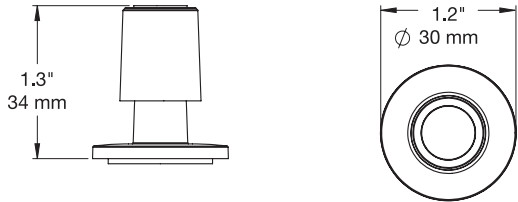

SPECIFICATIONS

Camera Sensor (EC95210):

Lens Sensor (EC95211):

Lens Stand (ZA2500):

PRODUCT ORDERING

ORDER CODE	DESCRIPTION	NOTES
FOR SMARTPHONES		
EC95000-W EC95000-B	S950 Handheld Puck, Flat - White S950 Handheld Puck, Flat - Black	
EC95001-W EC95001-B	S950 Handheld Puck, Angled - White S950 Handheld Puck, Angled - Black	
EC95002-W EC95002-B	S950 Handheld Stand, Angled - White S950 Handheld Stand, Angled - Black	
EC95231-W EC95231-B	S950 Handheld Bracket Slot Sensor, Micro USB - White S950 Handheld Bracket Slot Sensor, Micro USB - Black	
EC95201-W EC95201-B	S950 Handheld Bracket Slot Sensor, Apple Lightning - White S950 Handheld Bracket Slot Sensor, Apple Lightning - Black	
EC95232-W EC95232-B	S950 Handheld Sensor, Micro USB - White S950 Handheld Sensor, Micro USB - Black	
EC95206-W EC95206-B	S950 Handheld Sensor, Apple Lightning - White S950 Handheld Sensor, Apple Lightning - Black	
EC95217-W	S950 Handheld Sensor with Power Port - White	
EC95238-W	S950 Handheld Sensor USB Type-C - White	
EC95239-W	S950 Handheld Sensor Bracket Slot USB Type-C - White	
EC95010-W EC95010-B	S950 Handheld Stand Display Only (Mechanical) - White S950 Handheld Stand Display Only (Mechanical) - Black	
EC95014-W EC95014-B	S950 Handheld Puck Display Only (Mechanical) - White S950 Handheld Puck Display Only (Mechanical) - Black	
EC95221-W EC95221-B	S950 Handheld Sensor Display Only - White S950 Handheld Sensor Display Only - Black	
EC95408	S950 Handheld Digital Signage Adapter	
HC71237	Type C Power Connector	
EC95400	S950 Handheld Standard Bracket - Black	
EC95402	S950 Handheld Puck Screw Down Kit	
EC95404	S950 Adhesive Replacement Kit Handheld Flat Puck	> 20 count
EC95406	S950 Adhesive Replacement Kit Handheld Sensor	> 20 count
PS512US PS512EU PS512UK PS512AUS	5.3V Micro USB Power Supply With US Blades 5.3V Micro USB Power Supply With EU Blades 5.3V Micro USB Power Supply With UK Blades 5.3V Micro USB Power Supply With AUS Blades	