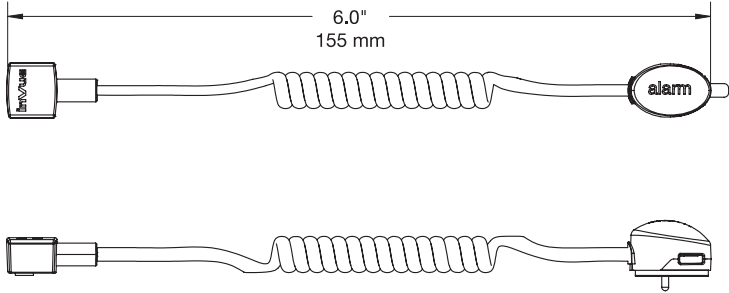

Lens Sensor (EC95211):