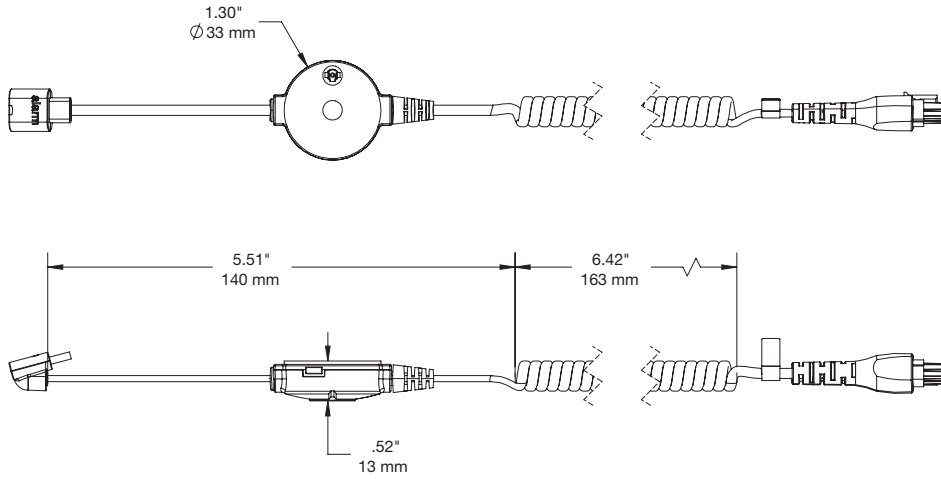

SPECIFICATIONS

Handheld Puck, Flat (EC95000):

Handheld Puck, Angled (EC95001):

SPECIFICATIONS

Handheld Stand, Angled (EC95002):

Micro USB Handheld Sensor (EC95231) and (EC95232 – Bracket Version):

SPECIFICATIONS

Handheld Sensor USB Type-C (EC95238-W):

Handheld Sensor Bracket Slot USB Type-C (EC95239-W):

SPECIFICATIONS

Apple Lightning Sensor (EC95206):

Apple Lightning Sensor with Bracket Slot (EC95201):

SPECIFICATIONS

Tablet Puck, Flat (EC95023):

SPECIFICATIONS

Tablet Puck, Angled (EC95022):

SPECIFICATIONS

Tablet Sensor (EC95202):

Tablet Sensor with Bracket (EC95203):

SPECIFICATIONS

Camera Alarm Unit (EC95005):