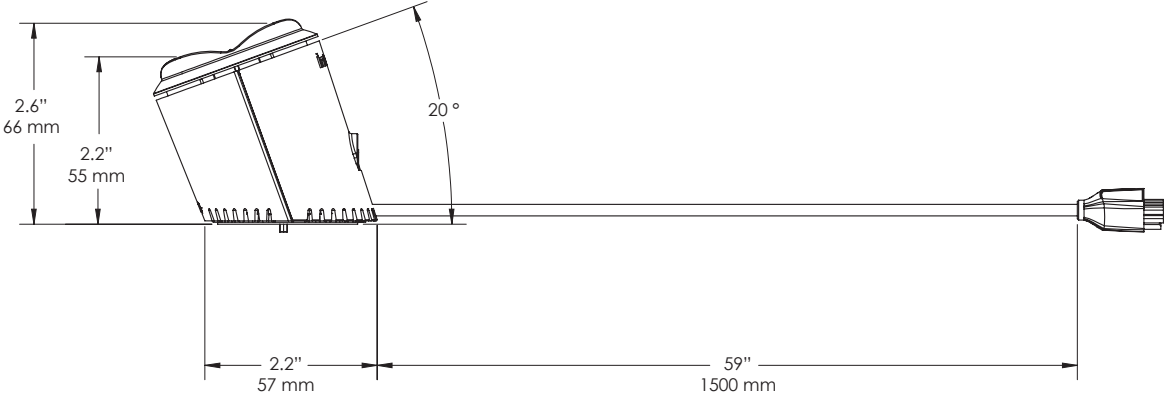

Handheld Sensor USB Type-C (EC95238-W):

Handheld Sensor Bracket Slot USB Type-C (EC95239-W):

SPECIFICATIONS

Apple Lightning Sensor (EC95206):

Apple Lightning Sensor with Bracket Slot (EC95201):

SPECIFICATIONS

Tablet Puck, Flat (EC95023):

SPECIFICATIONS

Tablet Puck, Angled (EC95022):

SPECIFICATIONS

Tablet Sensor (EC95202):

Tablet Sensor with Bracket (EC95203):

SPECIFICATIONS

Camera Alarm Unit (EC95005):