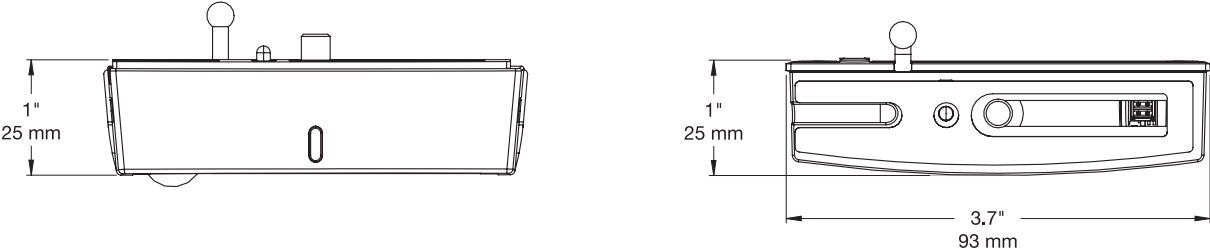

SPECIFICATIONS

Camera Sensor (EC95210):