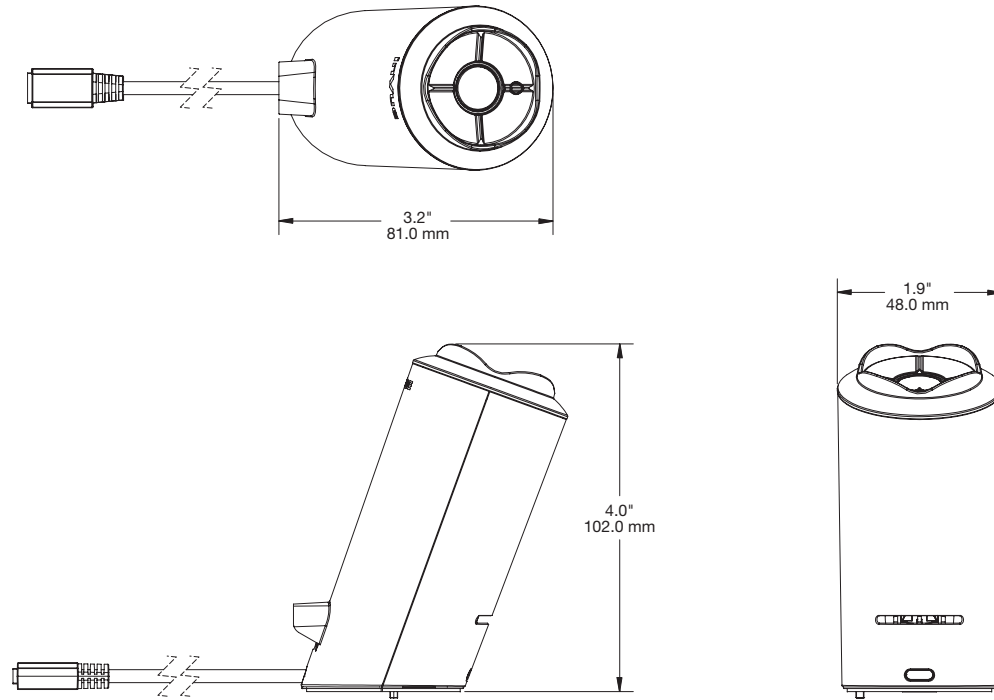

SPECIFICATIONS

Handheld Puck, Flat (EC95000):

Handheld Puck, Angled (EC95001):

SPECIFICATIONS

Handheld Stand, Angled (EC95002):

Micro USB Handheld Sensor (EC95231) and (EC95232 – Bracket Version):

SPECIFICATIONS

Handheld Sensor USB Type-C (EC95238-W):

Handheld Sensor Bracket Slot USB Type-C (EC95239-W):

SPECIFICATIONS

Apple Lightning Sensor (EC95206):

Apple Lightning Sensor with Bracket Slot (EC95201):

SPECIFICATIONS

Tablet Puck, Flat (EC95023):

SPECIFICATIONS

Tablet Puck, Angled (EC95022):

SPECIFICATIONS

Tablet Sensor (EC95202):

Tablet Sensor with Bracket (EC95203):

SPECIFICATIONS

Camera Alarm Unit (EC95005):