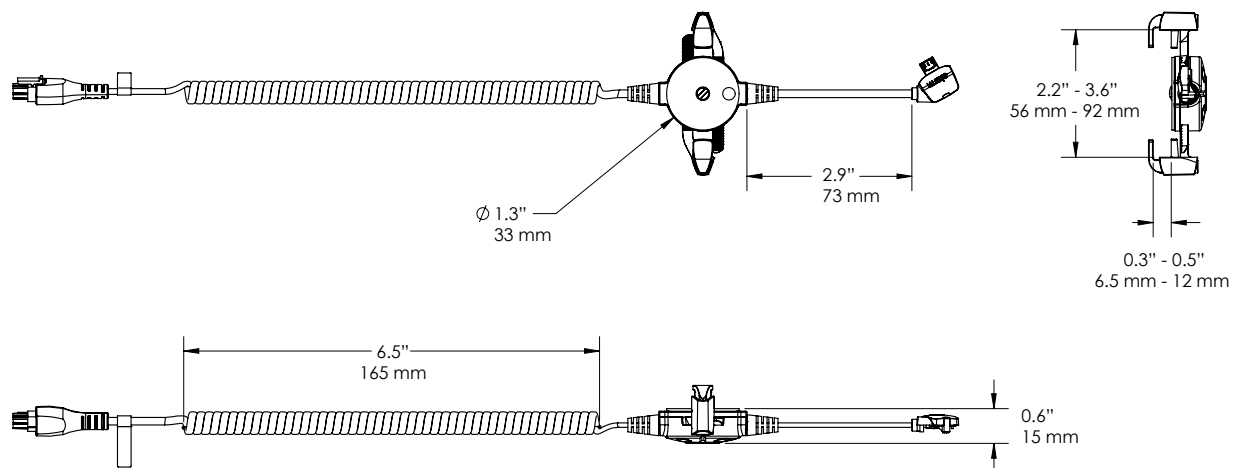

SPECIFICATIONS

Handheld Puck, Flat (EC95000):

Handheld Puck, Angled (EC95001):

SPECIFICATIONS

Handheld Stand, Angled (EC95002):

Micro USB Handheld Sensor (EC95231) and (EC95232 – Bracket Version):

SPECIFICATIONS

Handheld Sensor USB Type-C (EC95238-W):

Handheld Sensor Bracket Slot USB Type-C (EC95239-W):

SPECIFICATIONS

Apple Lightning Sensor (EC95206):

Apple Lightning Sensor with Bracket Slot (EC95201):

SPECIFICATIONS

Tablet Puck, Flat (EC95023):

SPECIFICATIONS

Tablet Puck, Angled (EC95022):

SPECIFICATIONS

Tablet Sensor (EC95202):

Tablet Sensor with Bracket (EC95203):

SPECIFICATIONS

Camera Alarm Unit (EC95005):